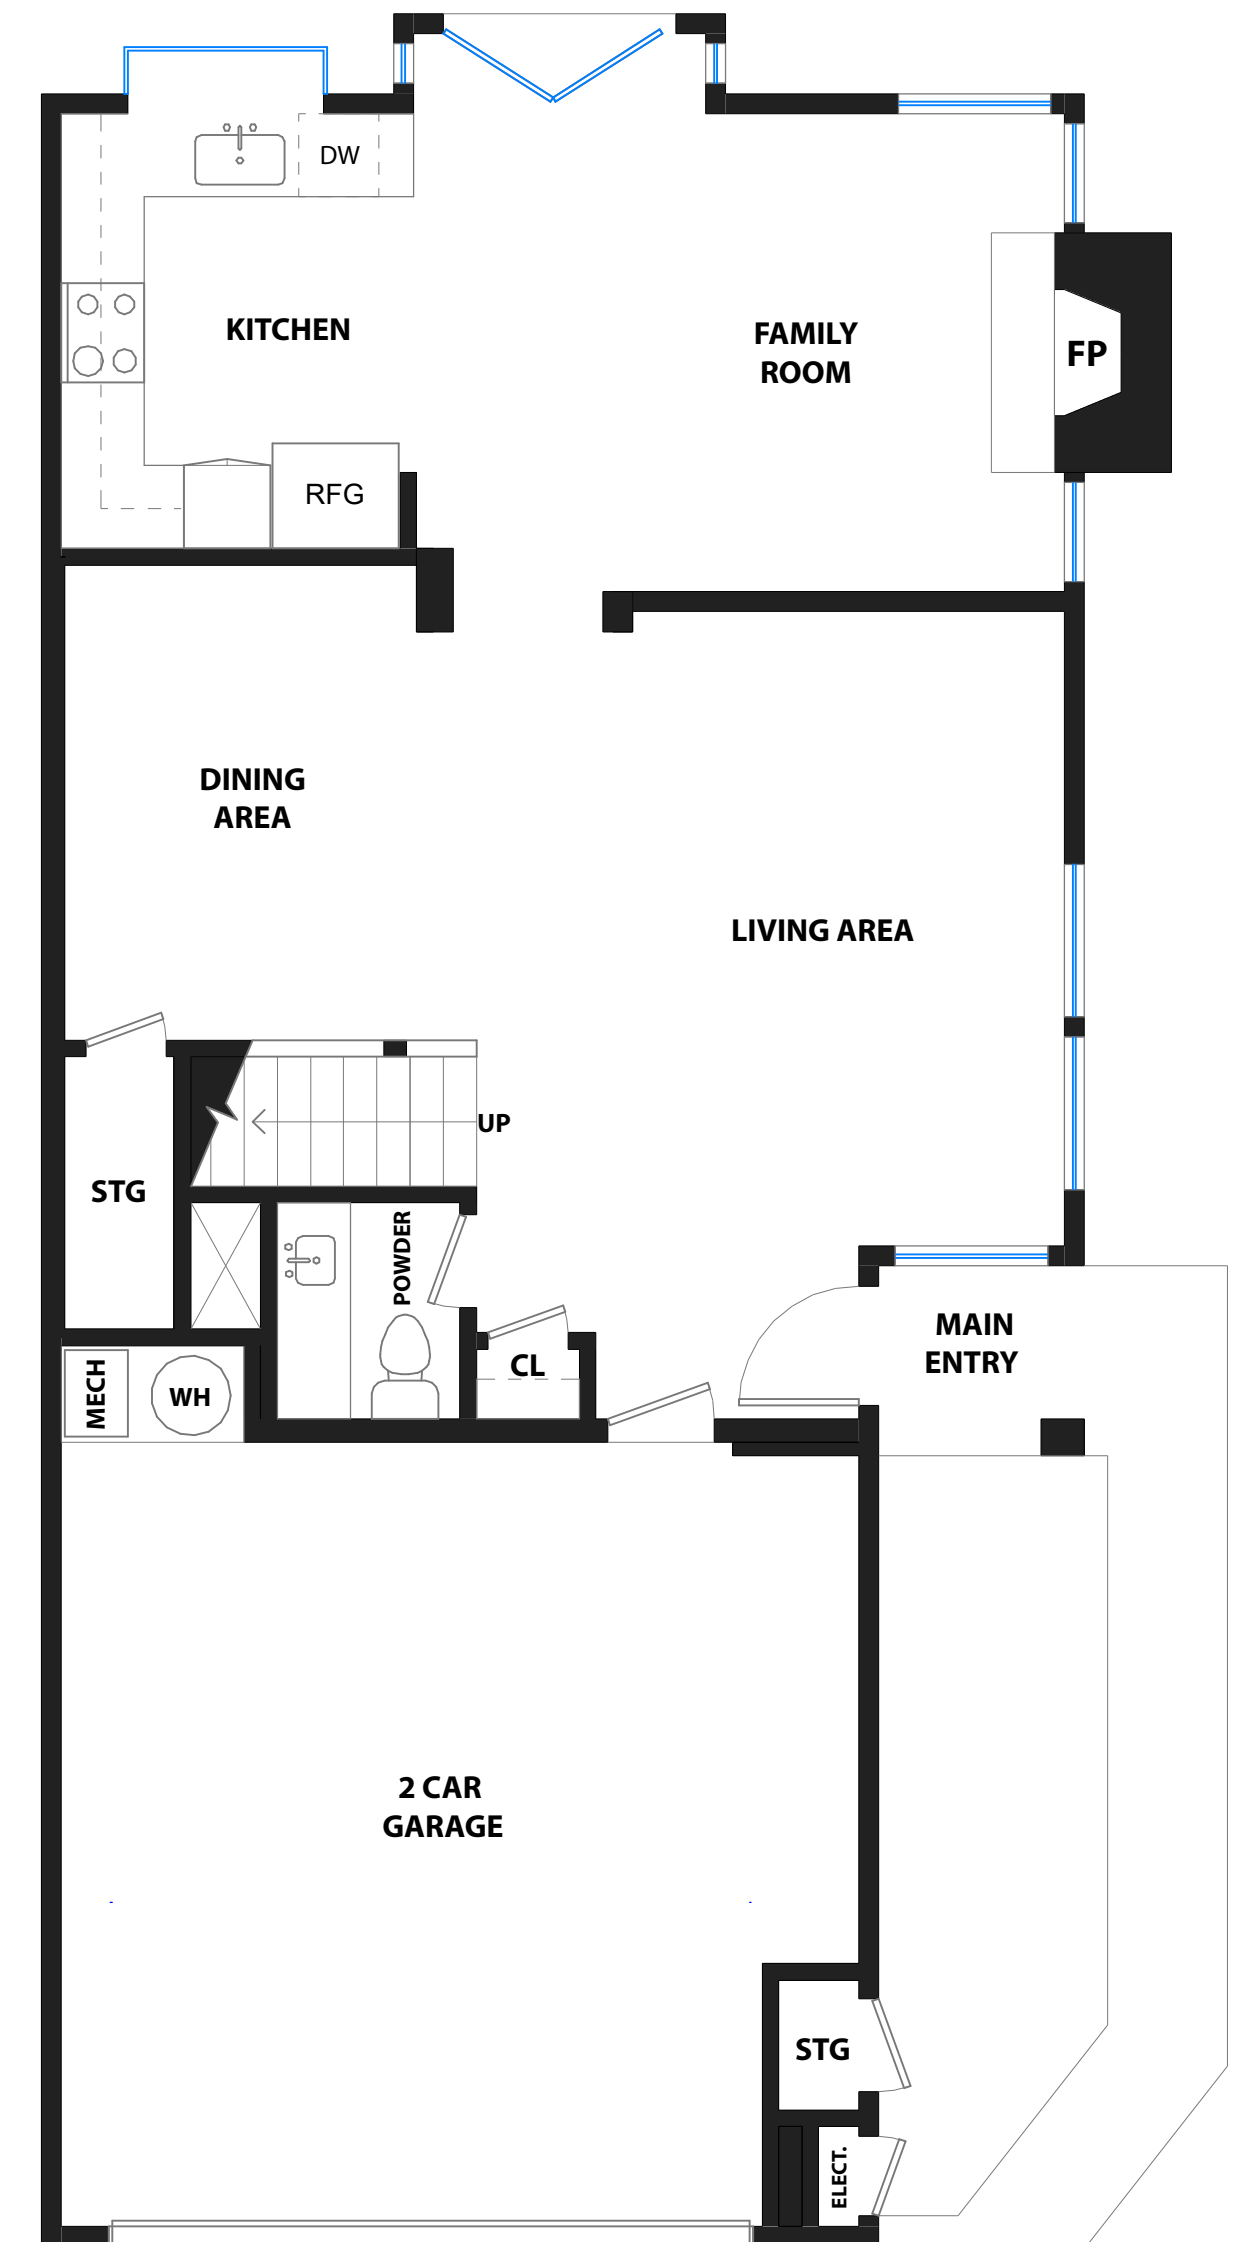

115 HERITAGE PARK DRIVE

DANVILLE, CALIFORNIA

LOFT LEVEL

UPPER LEVEL

MAIN LEVEL