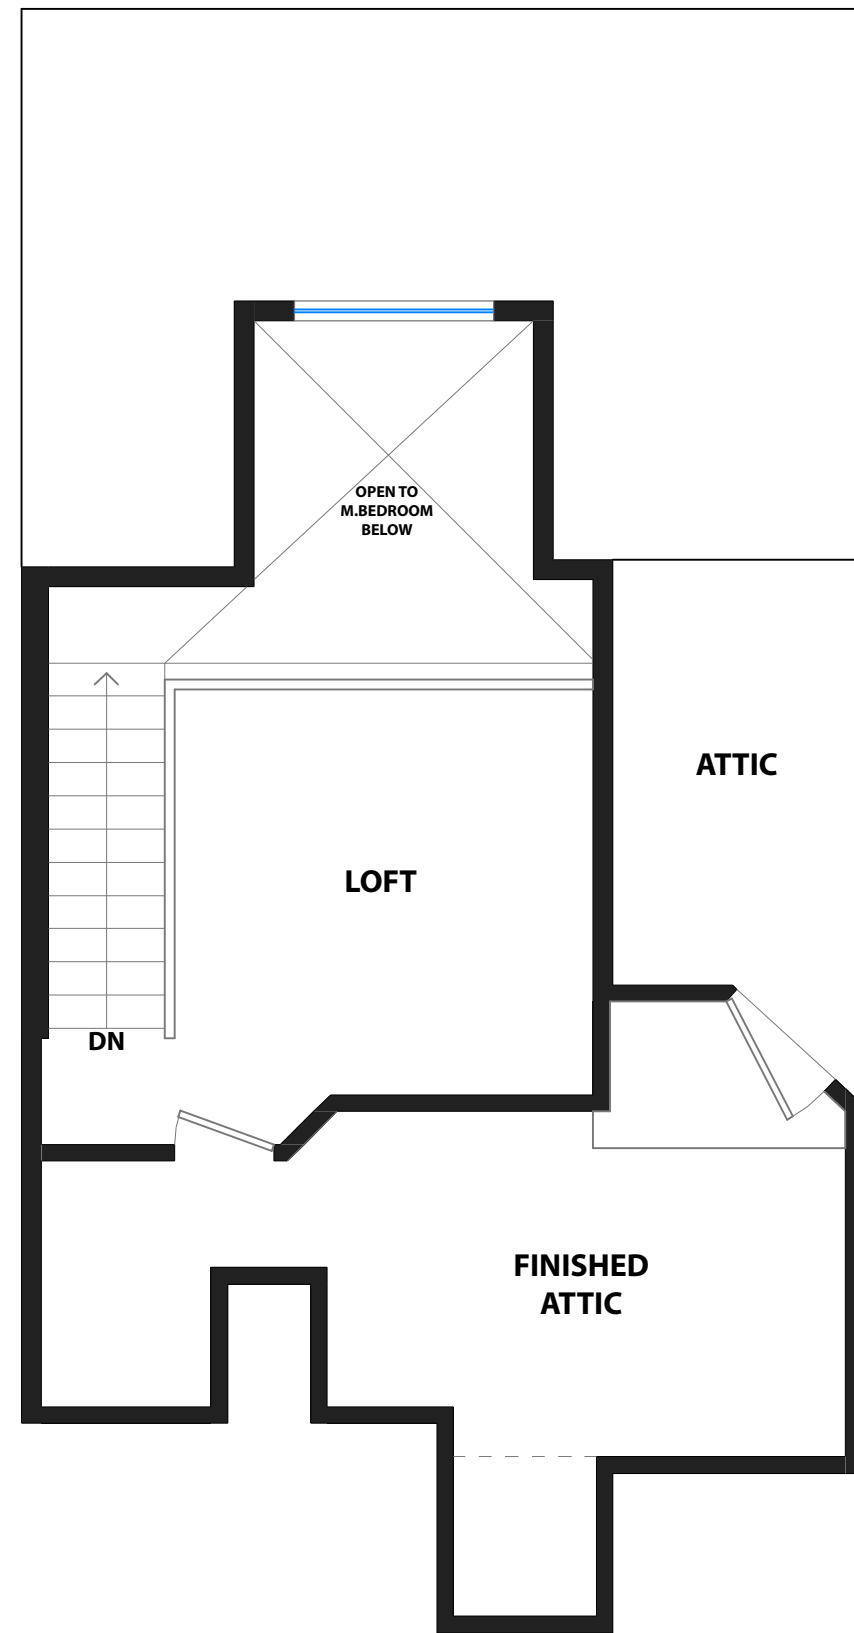

115 HERITAGE PARK DRIVE

DANVILLE, CALIFORNIA

LOFT LEVEL

UPPER LEVEL

MAIN LEVEL