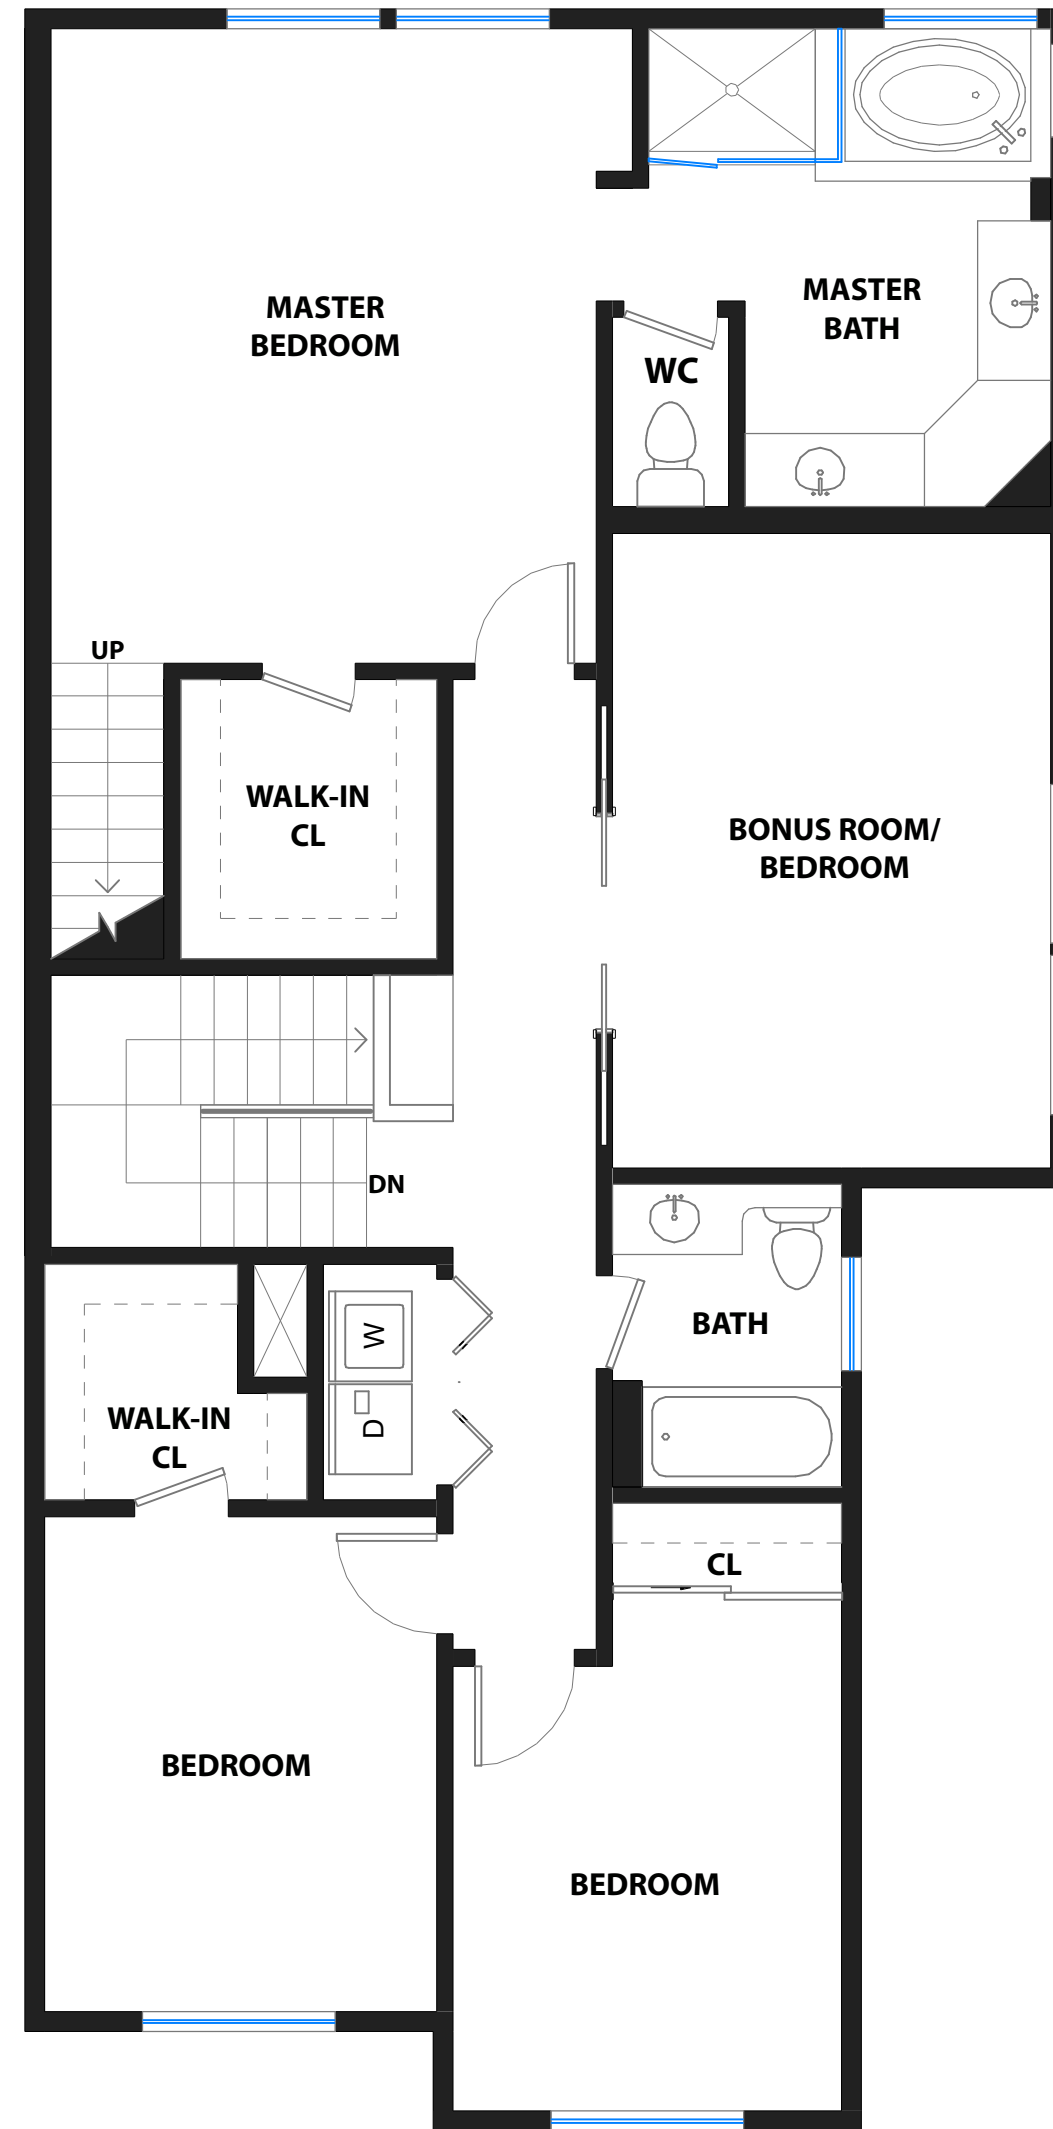

115 HERITAGE PARK DRIVE

DANVILLE, CALIFORNIA

LOFT LEVEL

UPPER LEVEL

MAIN LEVEL